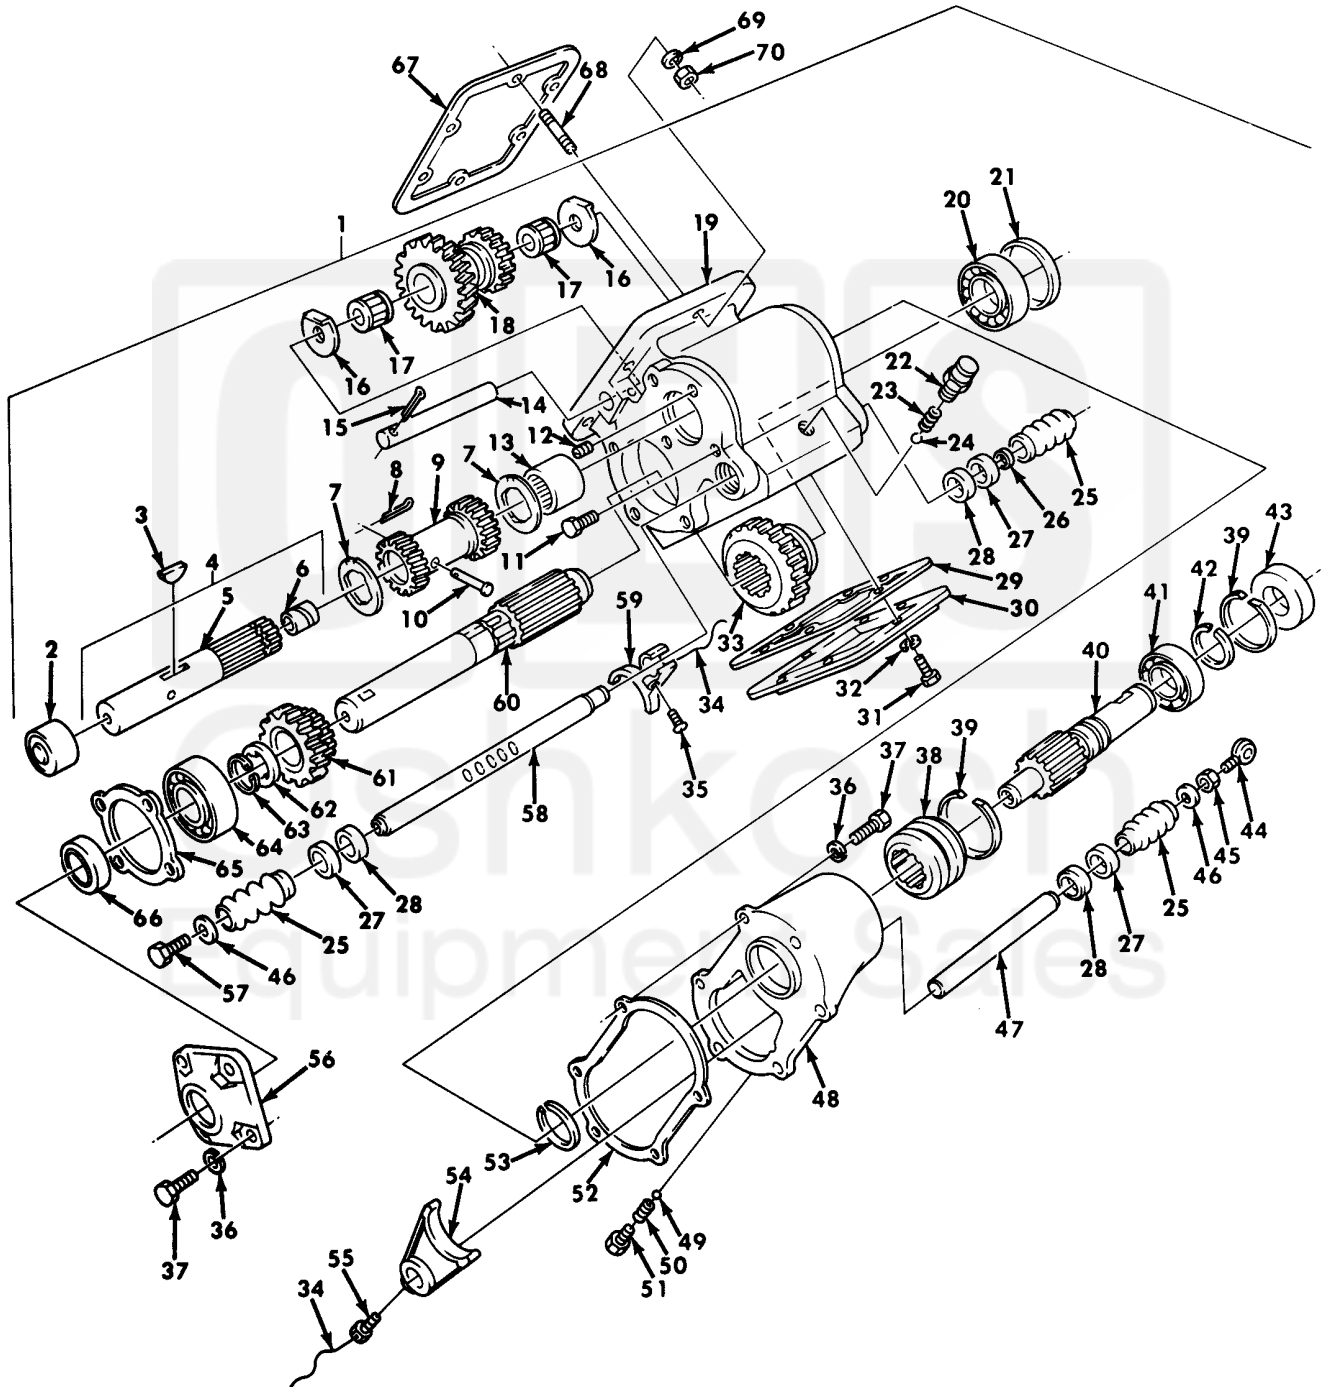

UNIT, DIRECT SUPPORT, AND GENERAL SUPPORT MAINTENANCE
REPAIR PARTS AND SPECIAL TOOLS LIST
TRUCK, 5-TON, 6X6, M809 SERIES TRUCKS (DIESEL)

Figure 418. Transmission Power Takeoff Assembly and Mounting Hardware.

UNIT, DIRECT SUPPORT, AND GENERAL SUPPORT MAINTENANCE
REPAIR PARTS AND SPECIAL TOOLS LIST
TRUCK, 5-TON, 6X6, M809 SERIES TRUCKS (DIESEL)

Figure 419. Transmission Power Takeoff Assembly and Mounting Hardware.